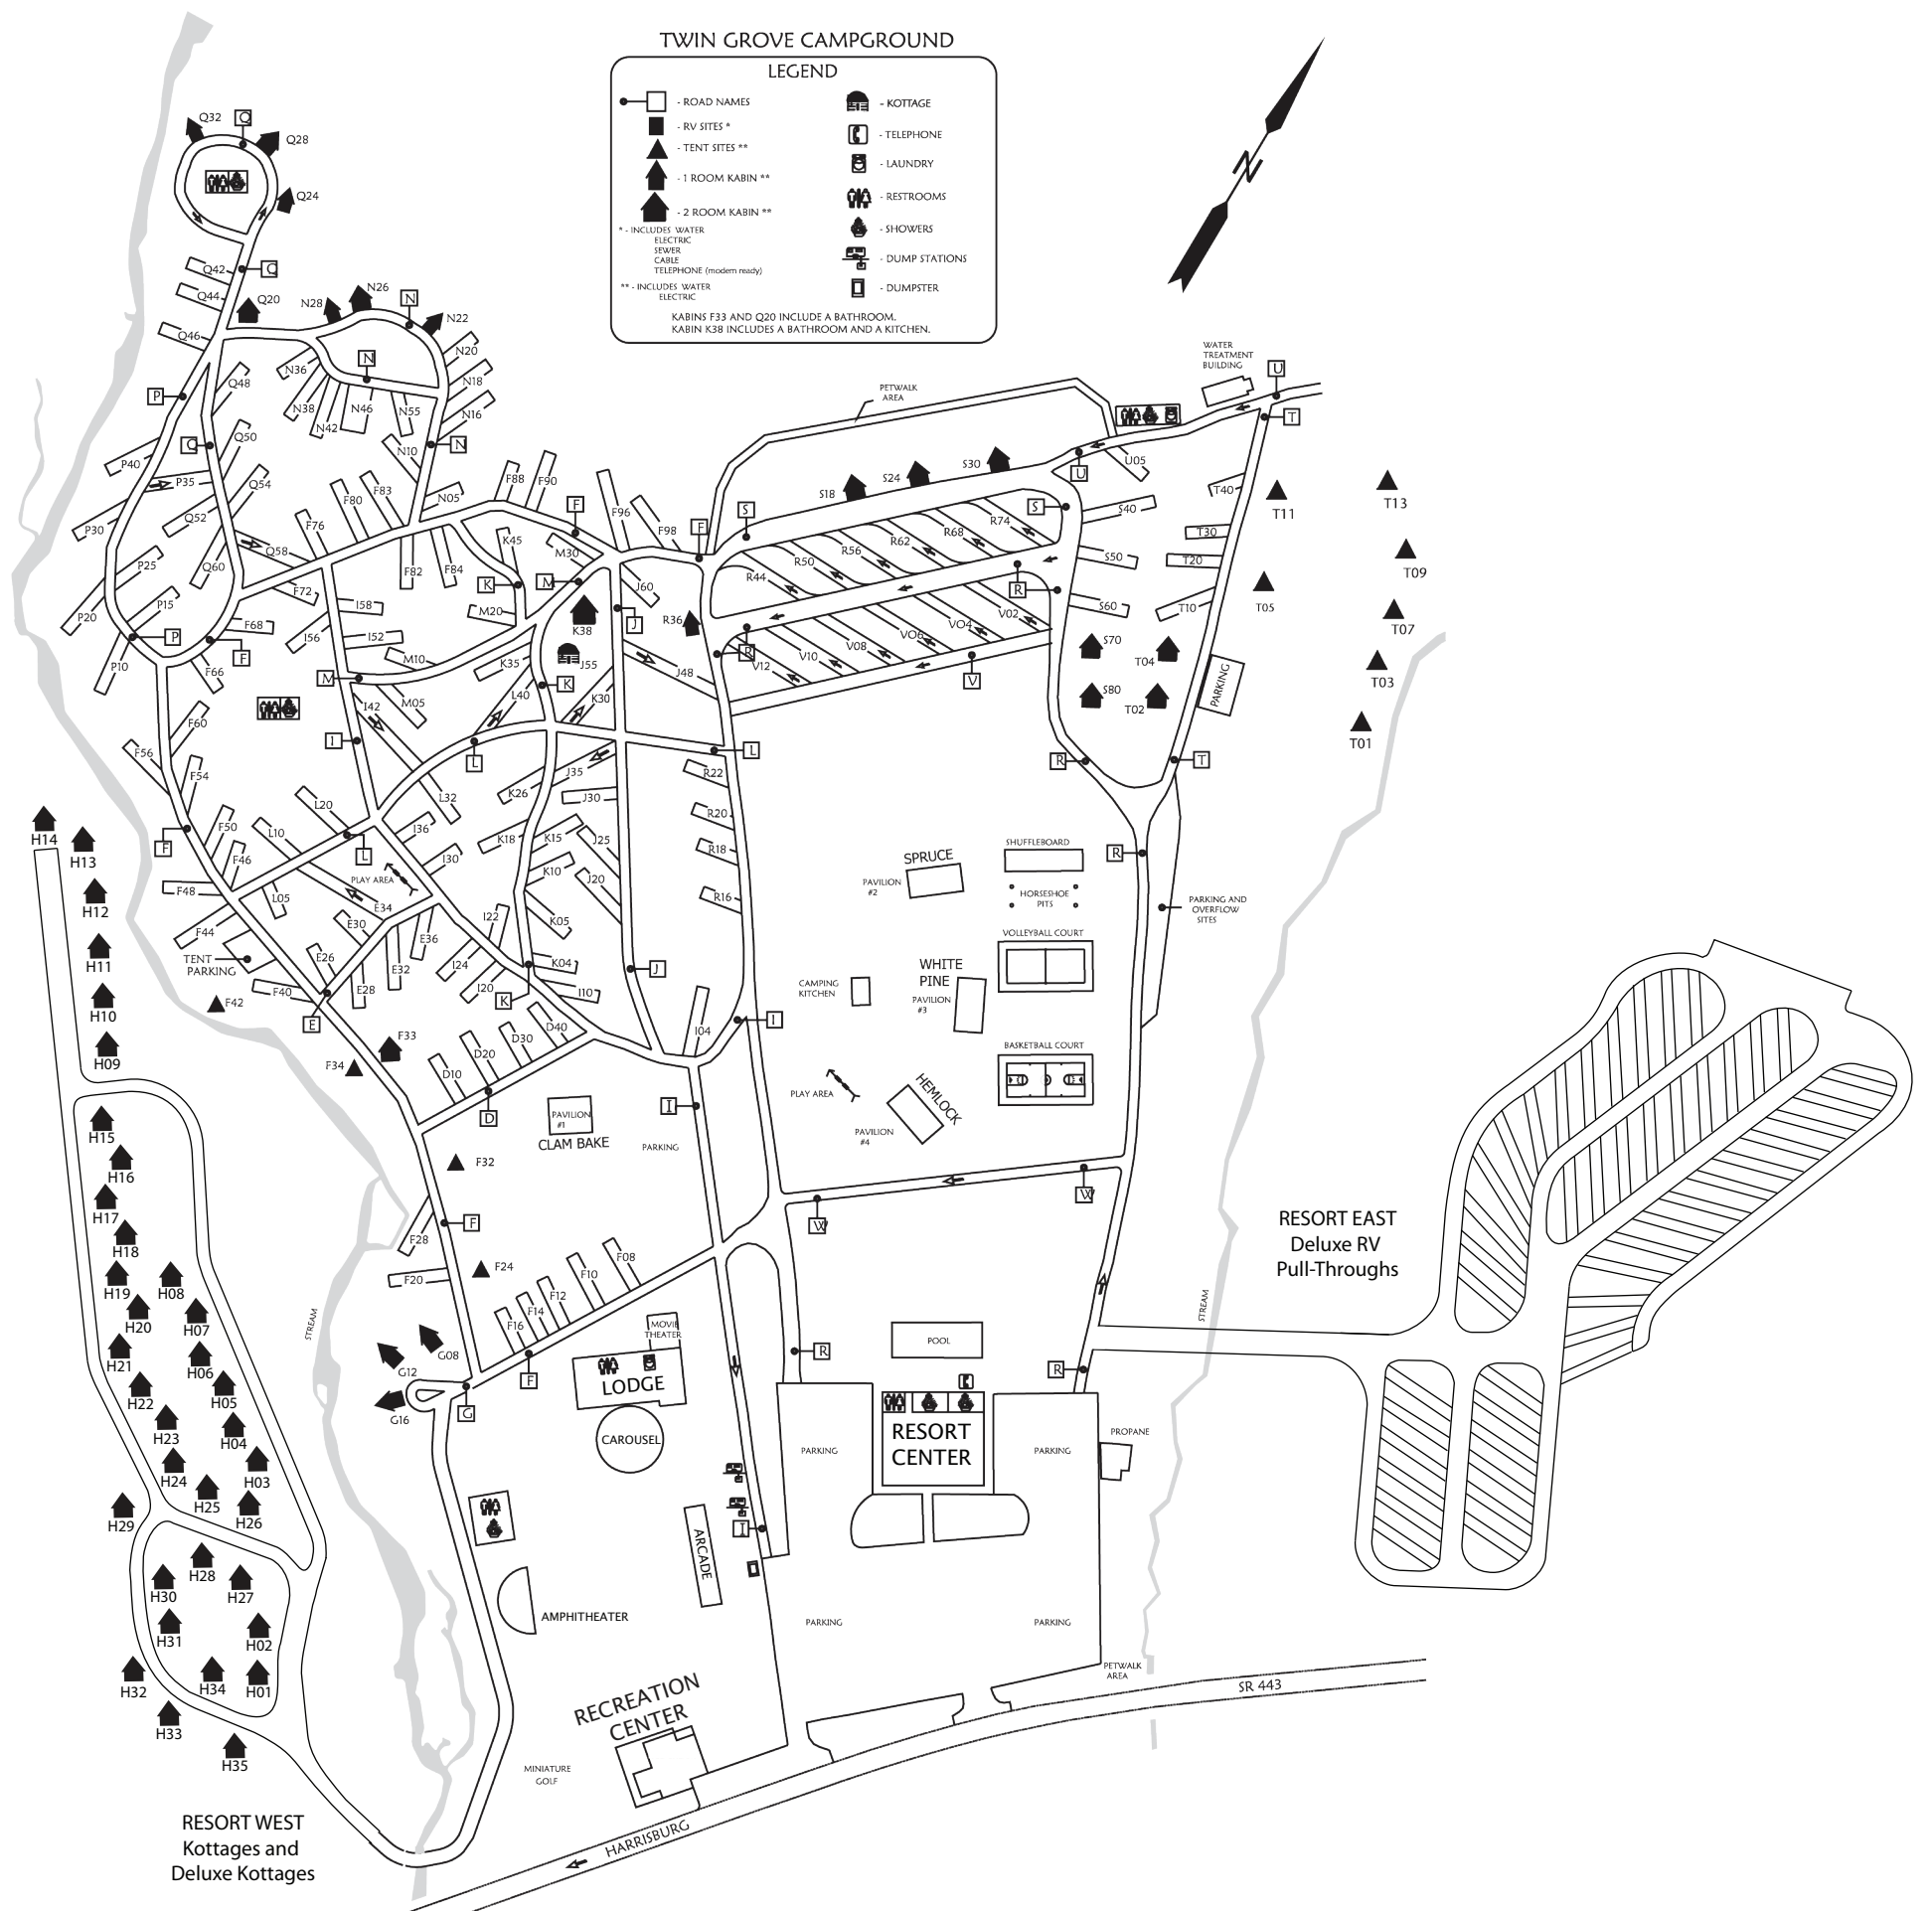

# TWIN GROVE PARK CAMPGROUND

## TWIN GROVE CAMPGROUND

### LEGEND

- ROAD NAMES
- RV SITES \*
- TENT SITES \*\*
- 1 ROOM KABIN \*\*
- 2 ROOM KABIN \*\*
- KOTTAGE
- TELEPHONE
- LAUNDRY
- RESTROOMS
- SHOWERS
- DUMP STATIONS
- DUMPSTER

\* - INCLUDES WATER  
ELECTRIC  
SEWER  
CABLE  
TELEPHONE (modern ready)

\*\* - INCLUDES WATER  
ELECTRIC

KABINS F33 AND Q20 INCLUDE A BATHROOM.  
KABIN K38 INCLUDES A BATHROOM AND A KITCHEN.

RESORT WEST  
Kottages and  
Deluxe Kottages

RESORT EAST  
Deluxe RV  
Pull-Throughs